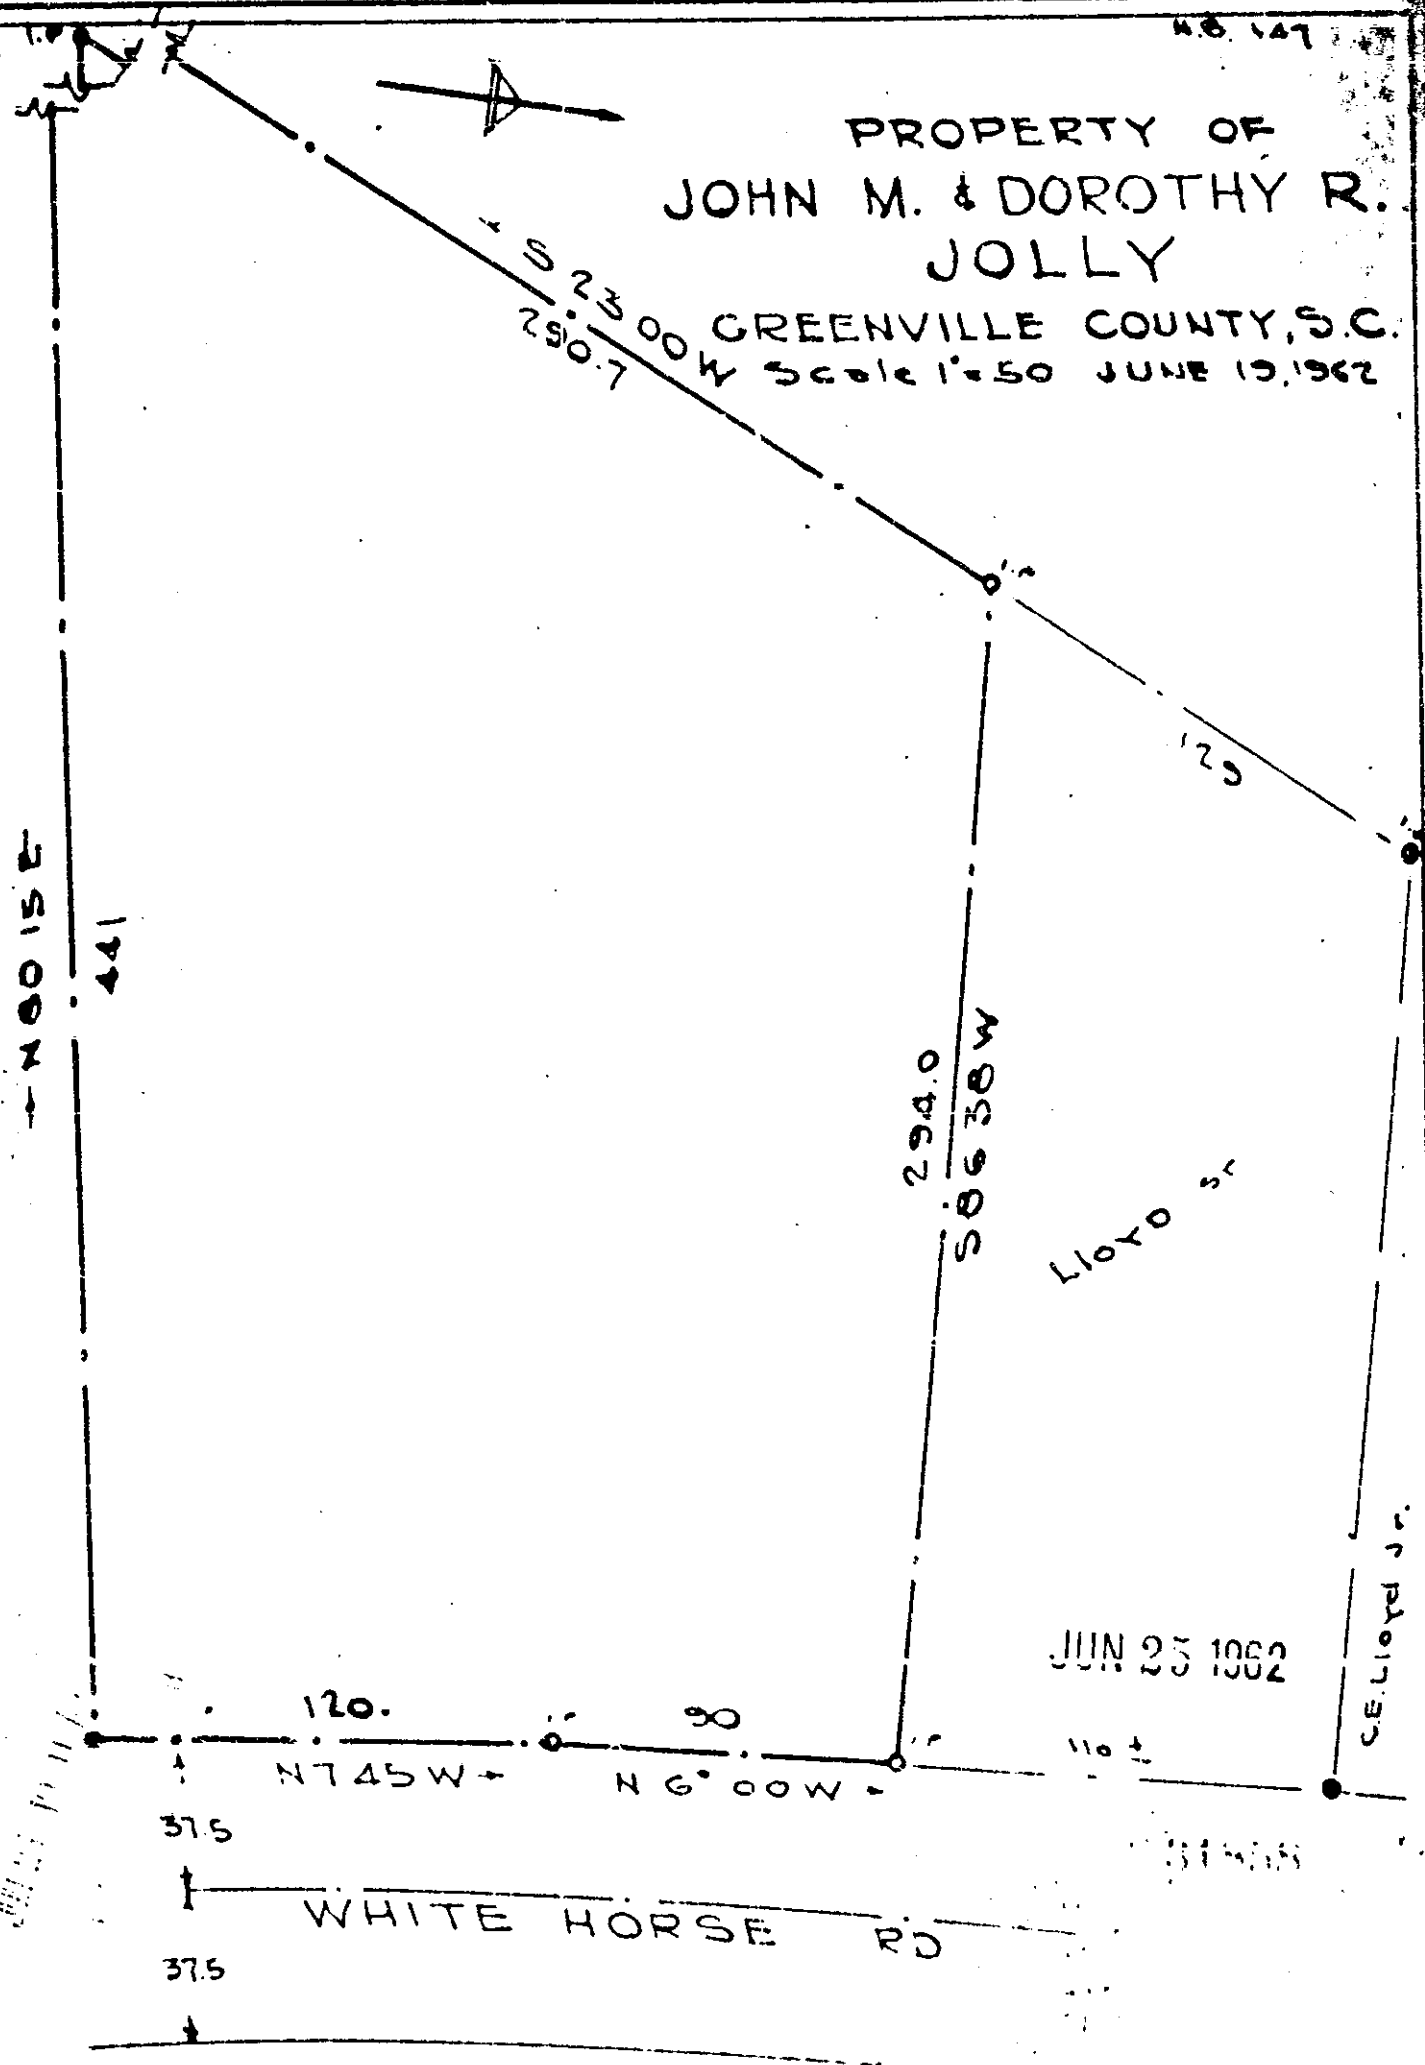

Plat Book WW, Page 310

48.147

PROPERTY OF
JOHN M. & DOROTHY R.
JOLLY

GREENVILLE COUNTY, S.C.
Scale 1"=50' JUNE 19, 1962

Recorded June 28, 1962 at 10:11 A.M. #31858